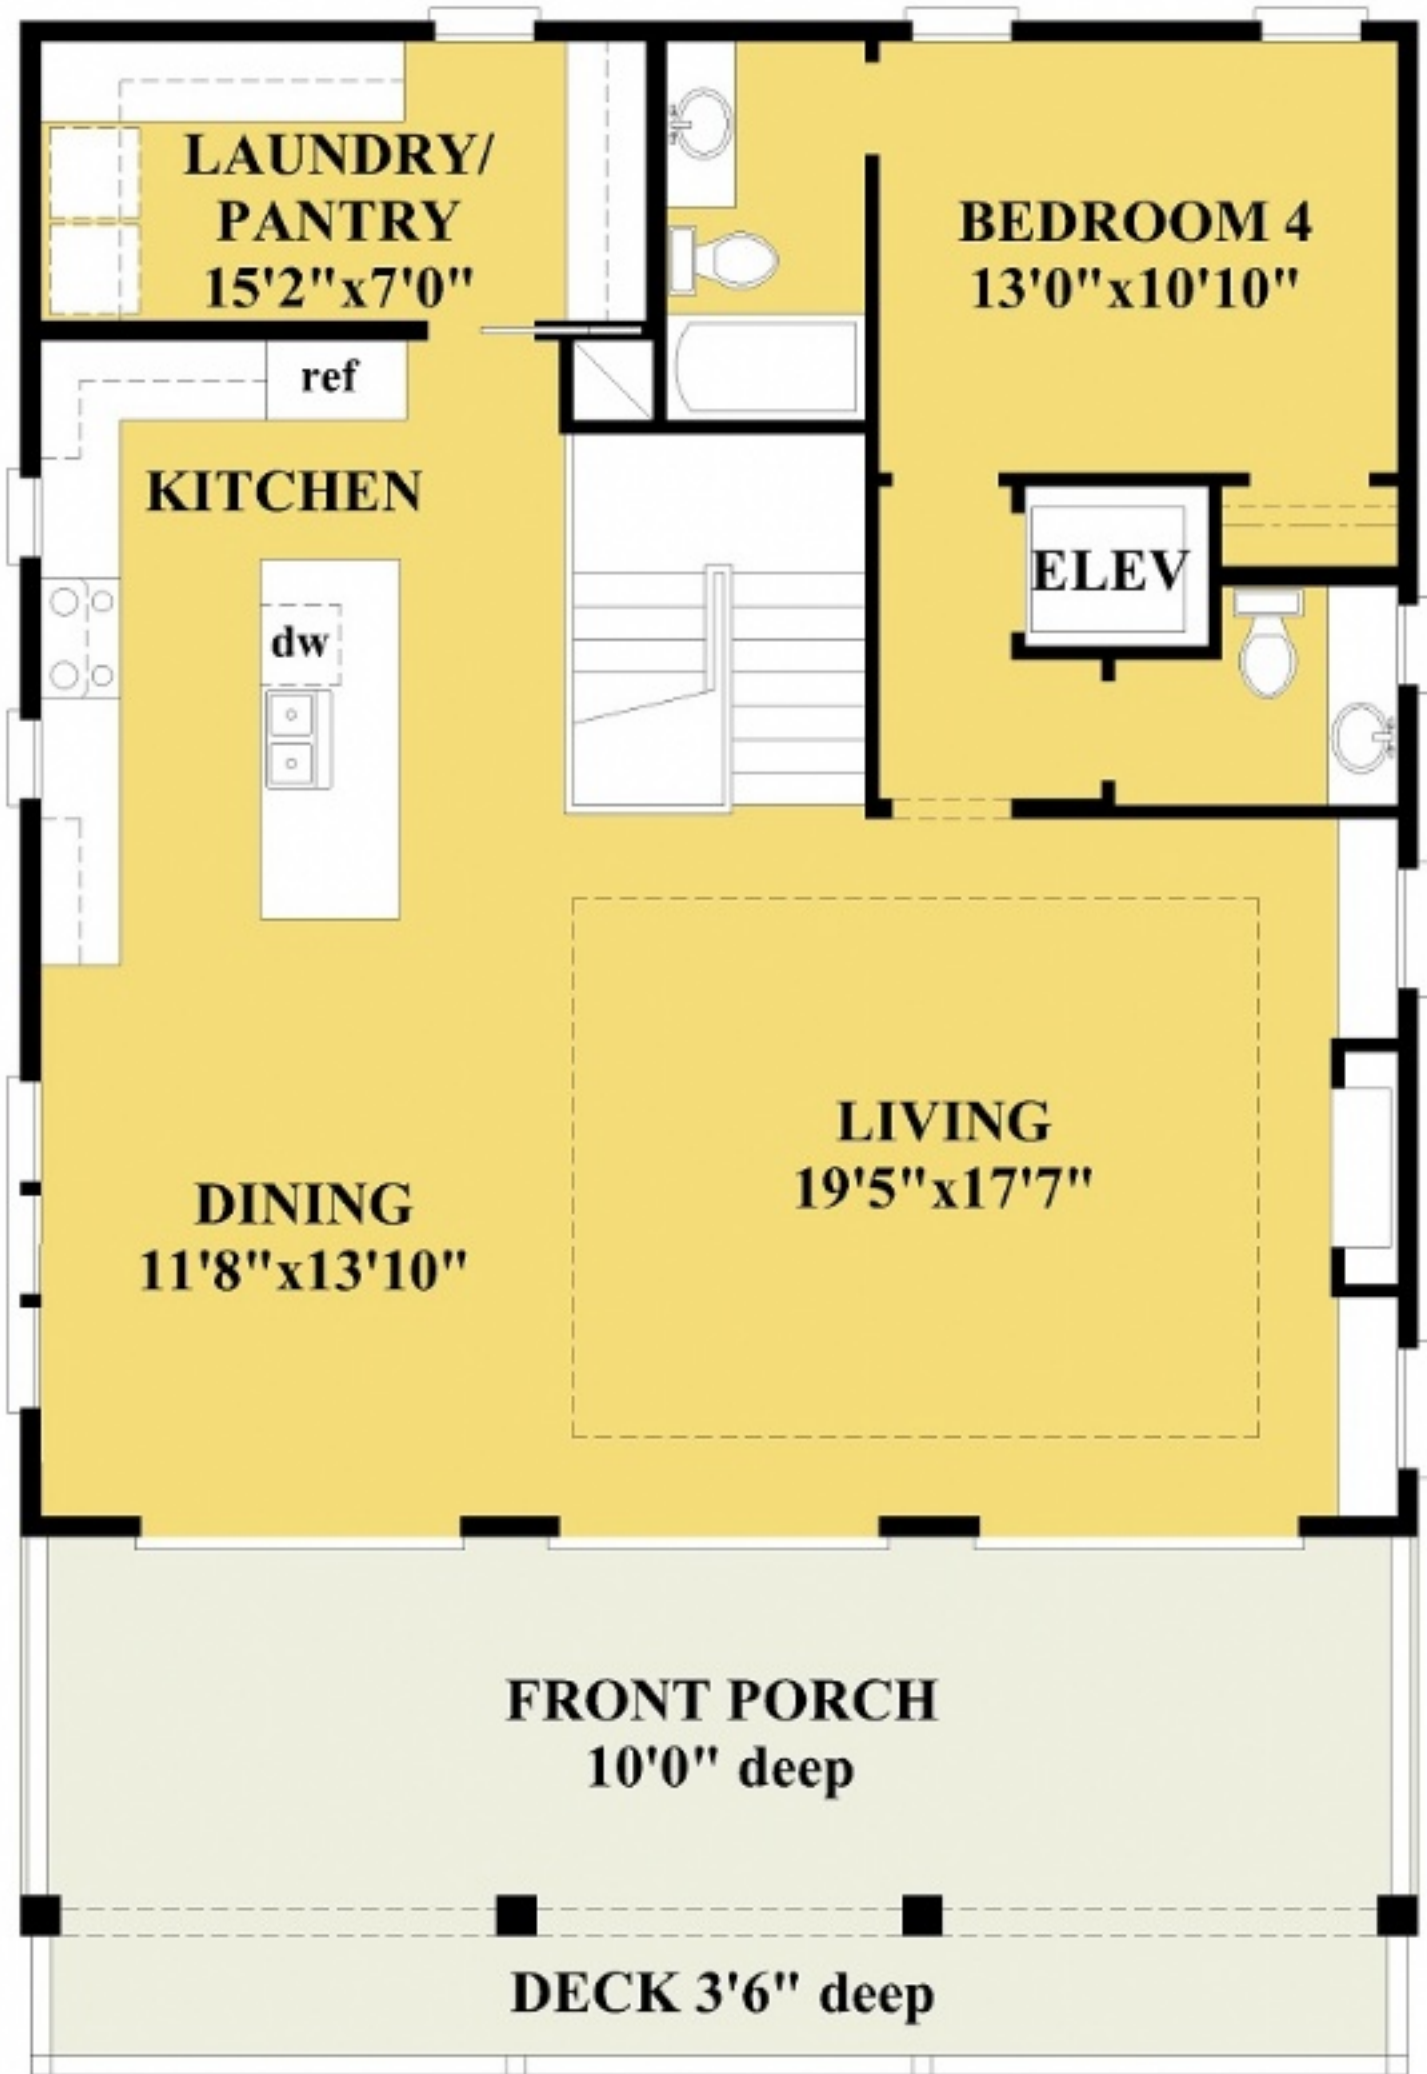

# **GROUND FLOOR PLAN**

**161 HEATED SF**

# FIRST FLOOR PLAN

1330 HEATED SF

# SECOND FLOOR PLAN

1244 HEATED SF